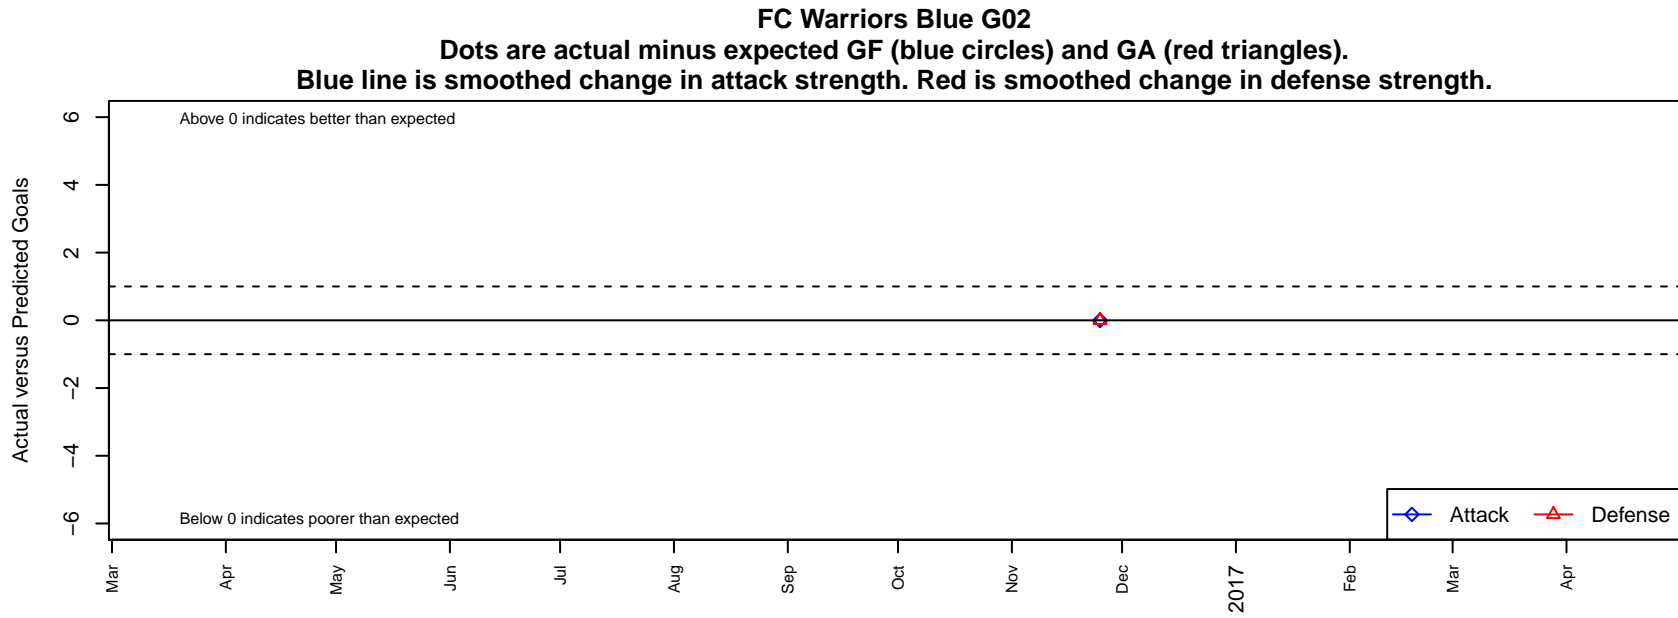

FC Warriors Blue G02

, NV
G02 total strength=633
attack=0.05 defense=5.93

alt names used:
FC WARRIORS BLUE 02

Venues played:
2016 LV Thanksgiving Classic LVTC U15 Gold

date	home		away		venue	pred.home	pred.away
2016-11-25	FC Warriors Blue G02	0	Las Vegas Premier SA Red G02	6	2016 LV Thanksgiving Classic LVTC U15 Go	0	6
2016-11-25	Wasatch Elite G02	5	FC Warriors Blue G02	1	2016 LV Thanksgiving Classic LVTC U15 Go	5	1